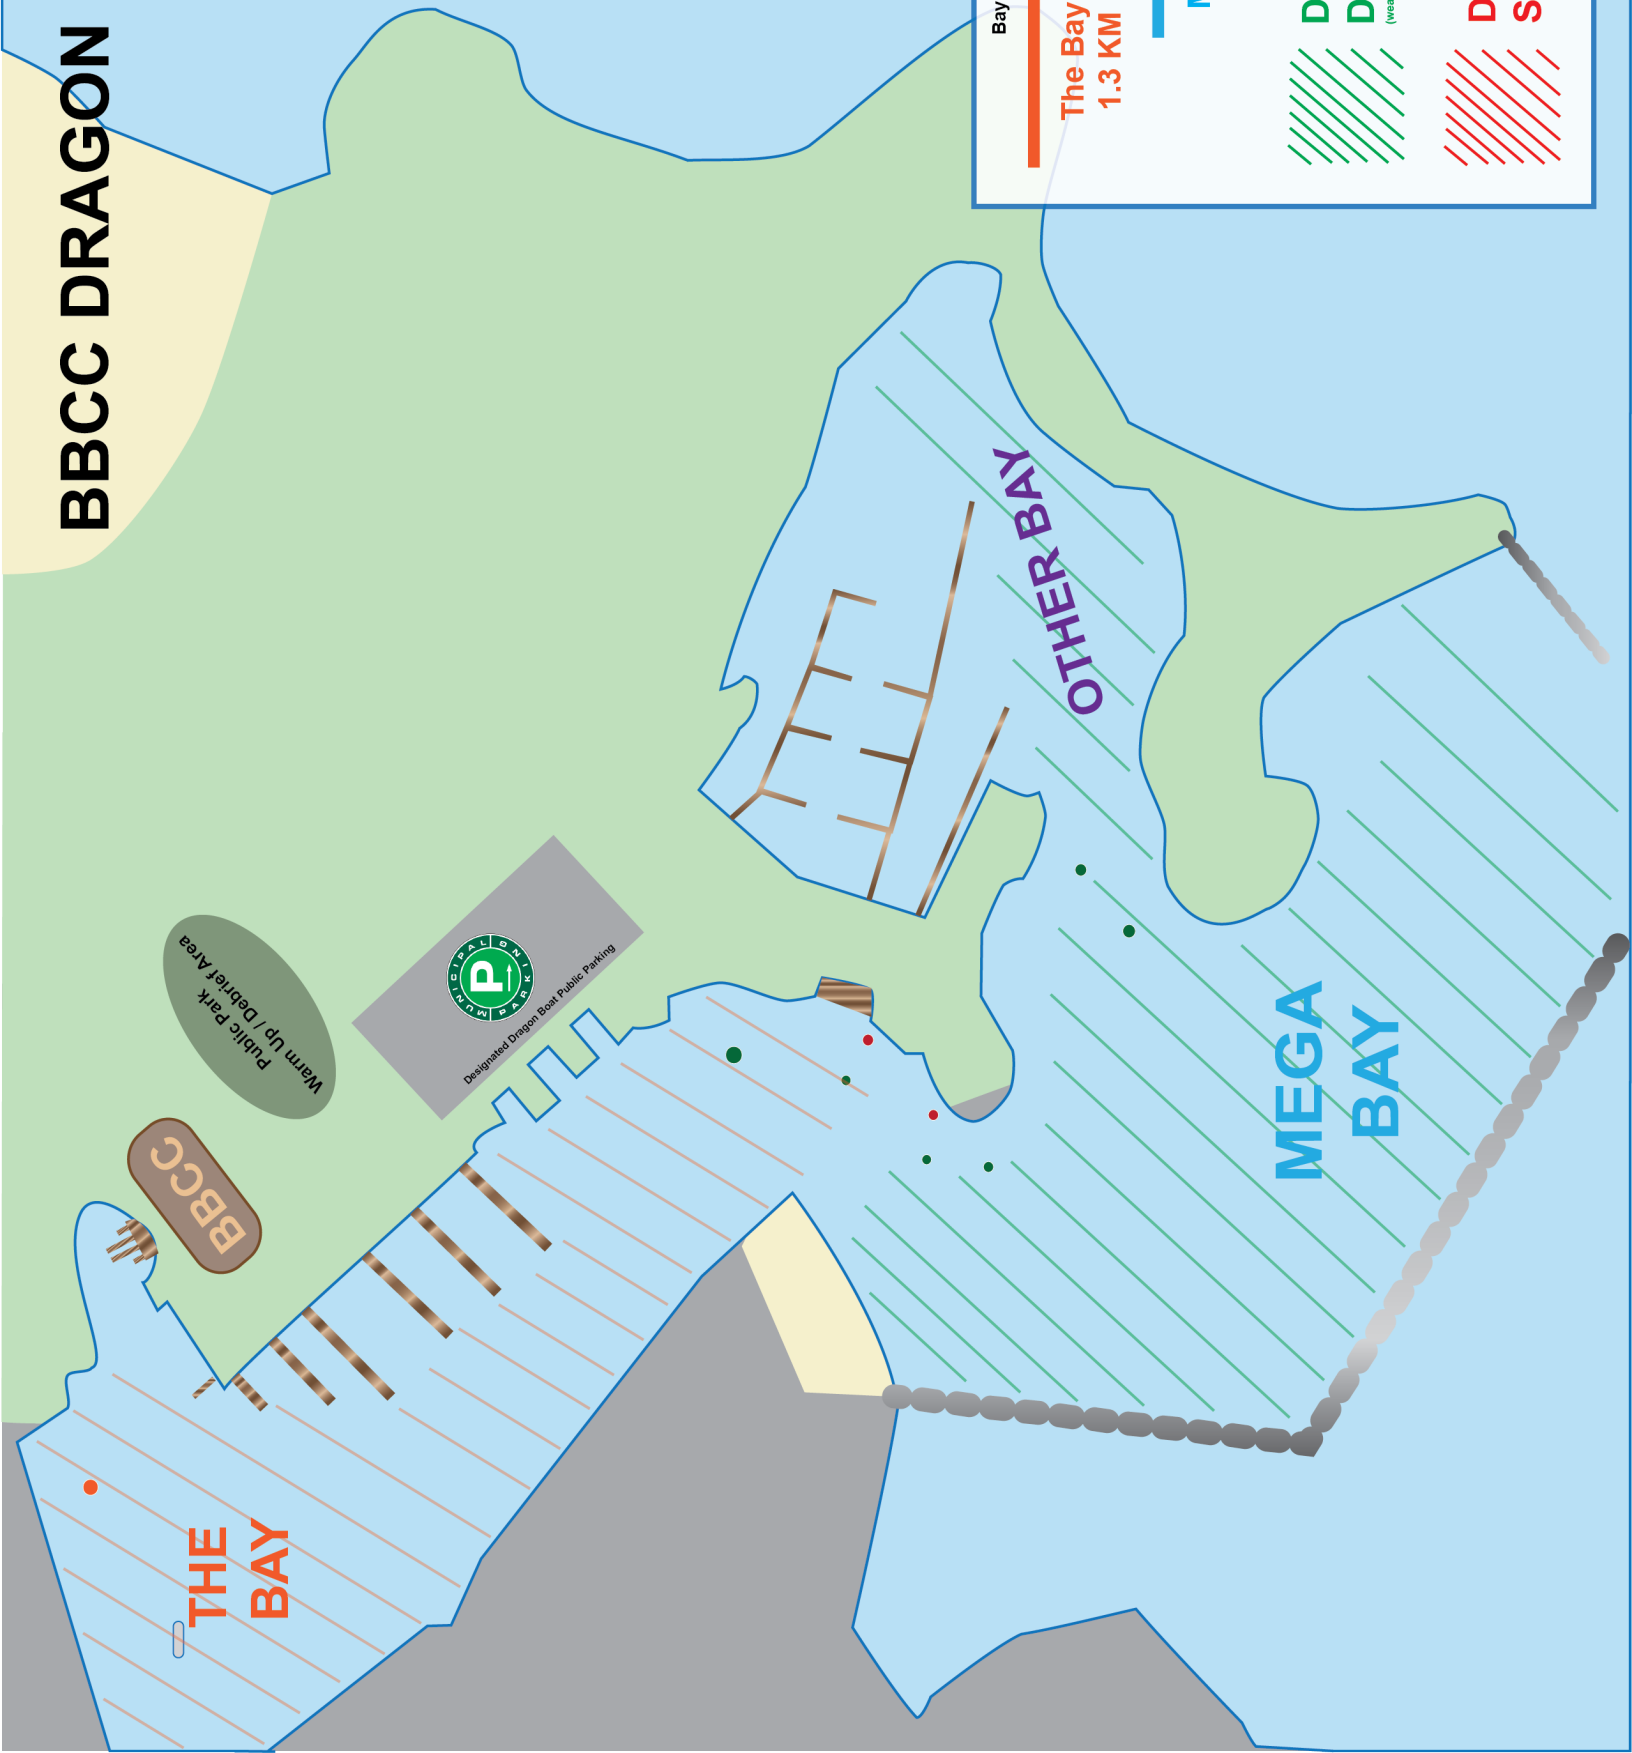

BBCC DRAGON BOAT MAP

Bay Loop Distances

- The Bay**
1.3 KM
- Other Bay**
730 M
- MEGA Bay**
1.3 KM

Designated Dragon Boat Area
(weather dependent)

Designated Small Boat Area