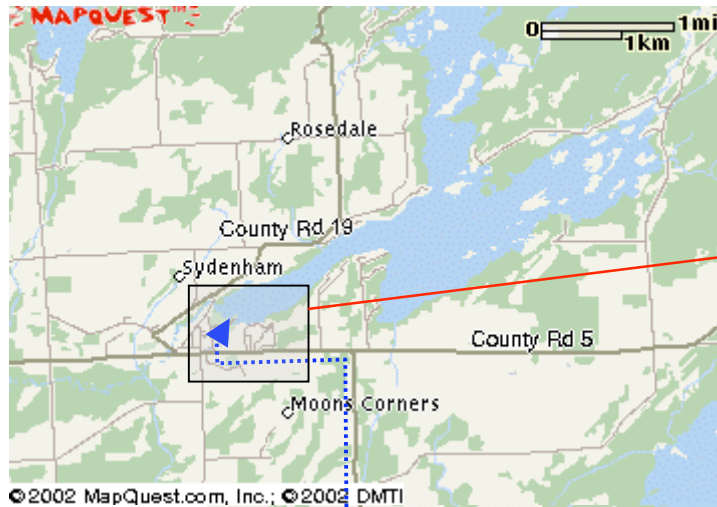

MAP TO SYDENHAM

Sydenham Rd is one of the exits off the 401 for Kingston (south). It's the exit before the Division St. exit. For the regatta course take Sydenham Rd North.