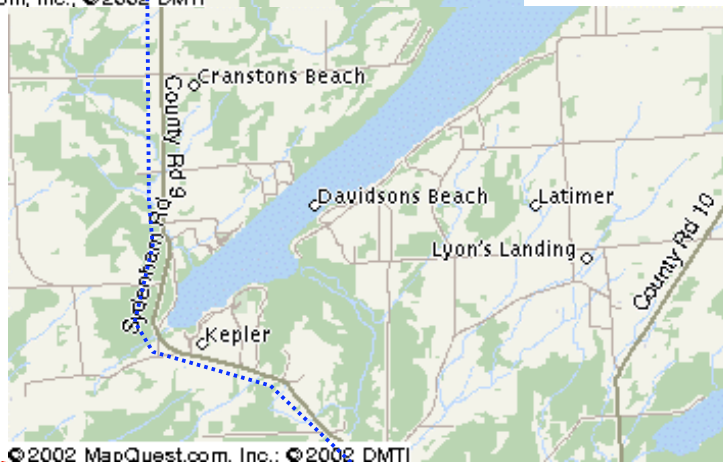

MAP TO SYDENHAM

Sydenham Rd is one of the exits off the 401 for Kingston (south). It's the exit before the Division St. exit. For the regatta course take Sydenham Rd North.