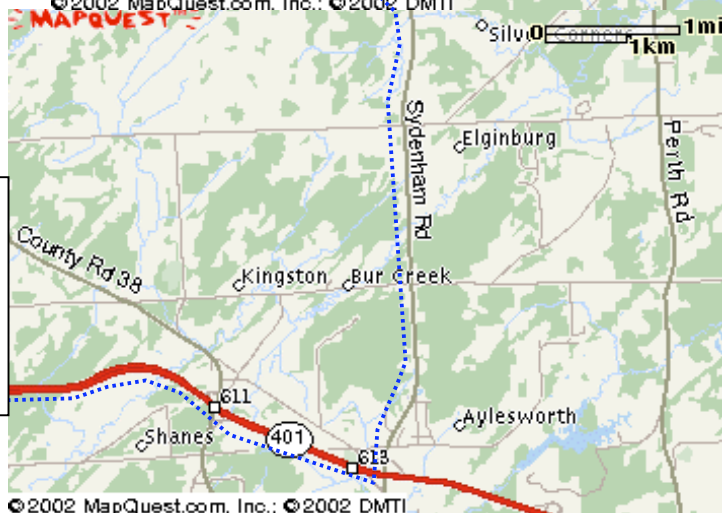

MAP TO SYDENHAM

Sydenham Rd is one of the exits off the 401 for Kingston (south). It's the exit before the Division St. exit. For the regatta course take Sydenham Rd North.